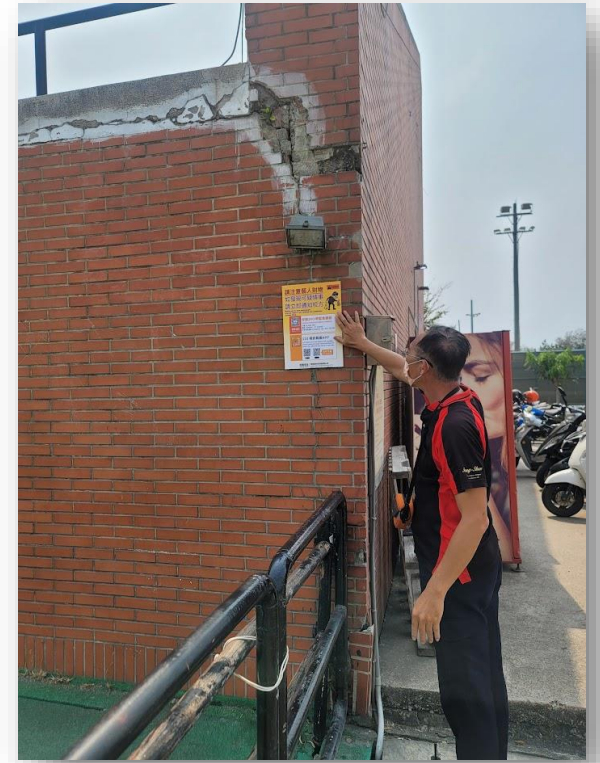

我要通報
Report Here

110 視訊報案APP

110 Video Call Crime Report APP provides instant video and audio communication between the caller and the police in real-time.

APP下載
APP Download

校園安全 | 總務處校安防護組關心您
Campus Safety | Campus Safety and Security Division of the Office of General Affairs cares about you.